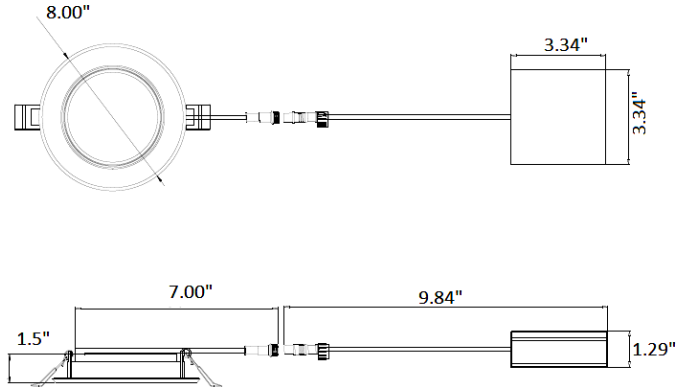

Junction box 1" thick included with fixtures

DIMENSIONS:

Depth: 0.75"

RSL6-ADJ-MCT5

LED ADJUSTABLE ULTRA SLIM RECESSED LIGHTS

Ideal for New as well as old residential and commercial constructions.

ELECTRICAL SPECIFICATIONS:

- Voltage: 120VAC
- Wattage: 12W
- Power factor: >0.90
- Efficacy: Up to 75LM/W

HOUSING SPECIFICATIONS:

- Die-cast Aluminum with white powder coat finish
- Pot light housing is not required even for insulated ceiling
- Junction box 1" thick included with fixture
- Type IC rated: Approved for direct contact with insulation
- Operating temperature: -40°F ~ 104°F
- Lifespan: 50,000 Hrs.
- Air-tight and damp location approved

CERTIFICATIONS: ETL,ES

MODEL	WATTS	VOLTAGE	LUMENS	COLOR TEMP
RSL6-ADJ-MCT5	12W	120VAC	900LM	MCT

LIGHTING SPECIFICATIONS:

- Dimming: dimmable
- Lens: 0.125" white translucent acrylic
- Optics: White translucent acrylic
- LED: Seoul DOB (Driver On Board) Technology
- Total lumens: 900LM
- Color temperature:
MCT: 2700K/3000K/4000K/5000K
- Color rendering index: >80
- Beam Angle: 100°-110°